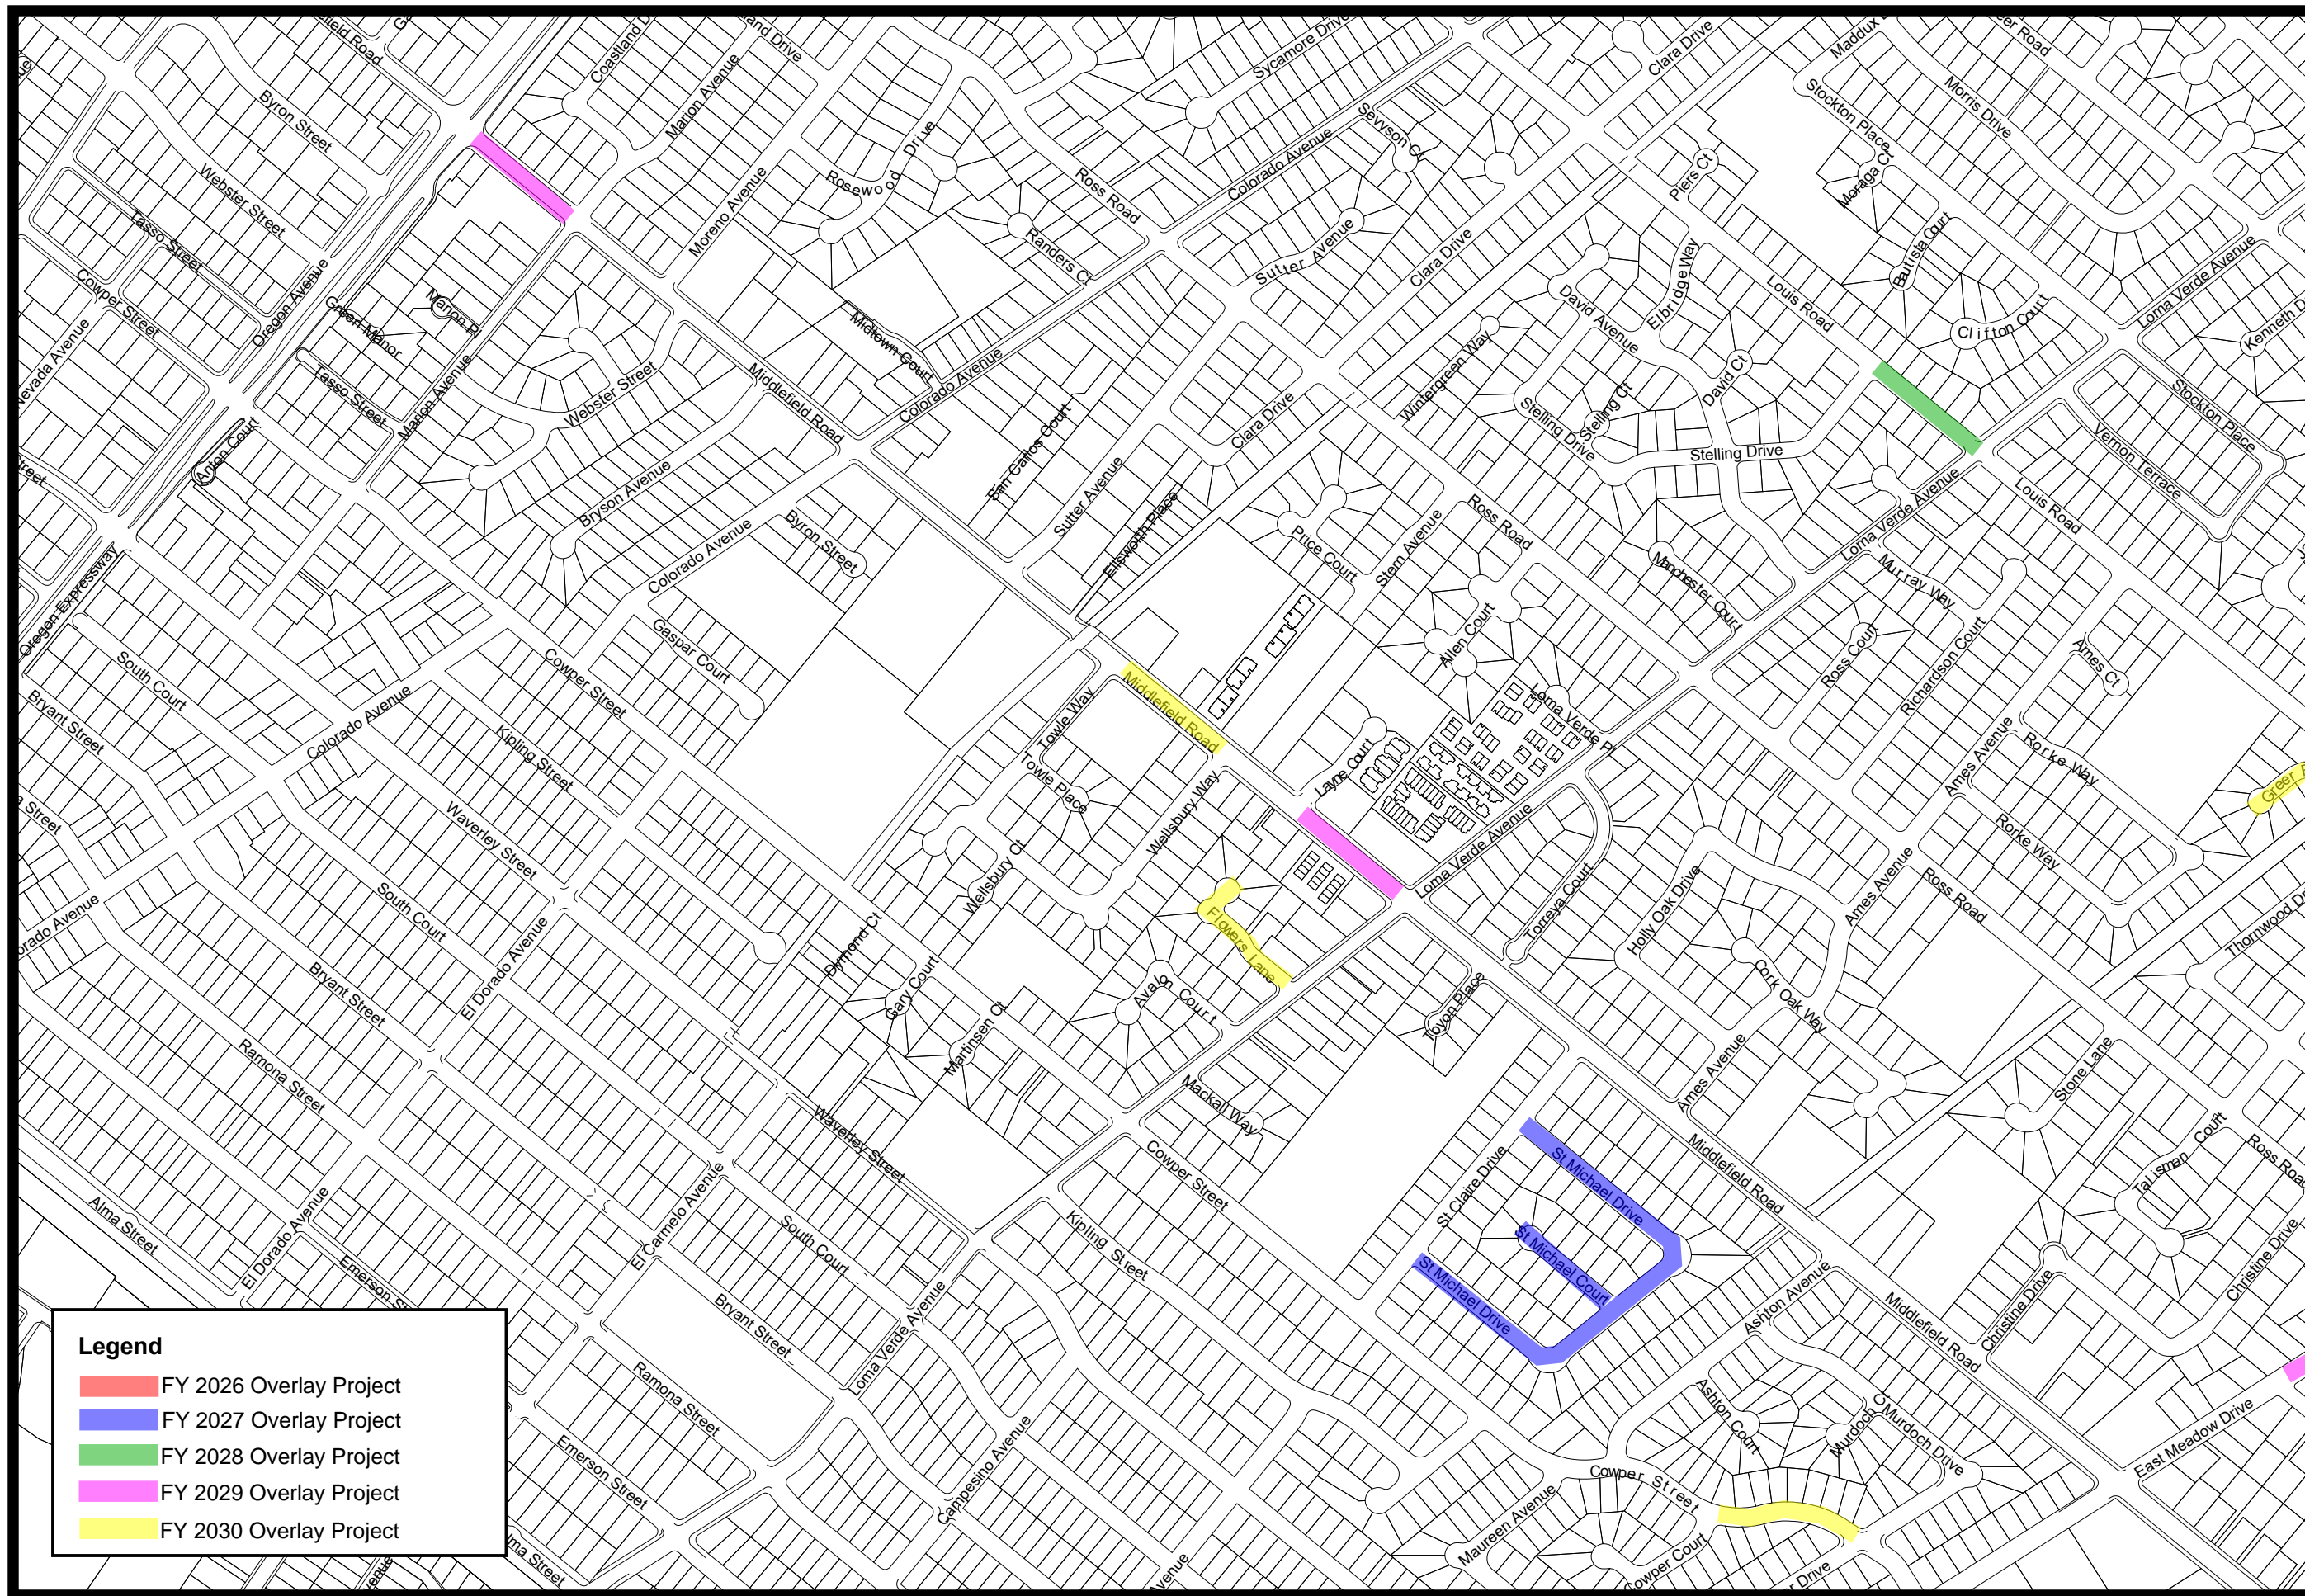

The City of Palo Alto

PWE 5-Year Overlay Map FY 2026-2030

This map is a product of the City of Palo Alto GIS

Legend

- FY 2026 Overlay Project
- FY 2027 Overlay Project
- FY 2028 Overlay Project
- FY 2029 Overlay Project
- FY 2030 Overlay Project