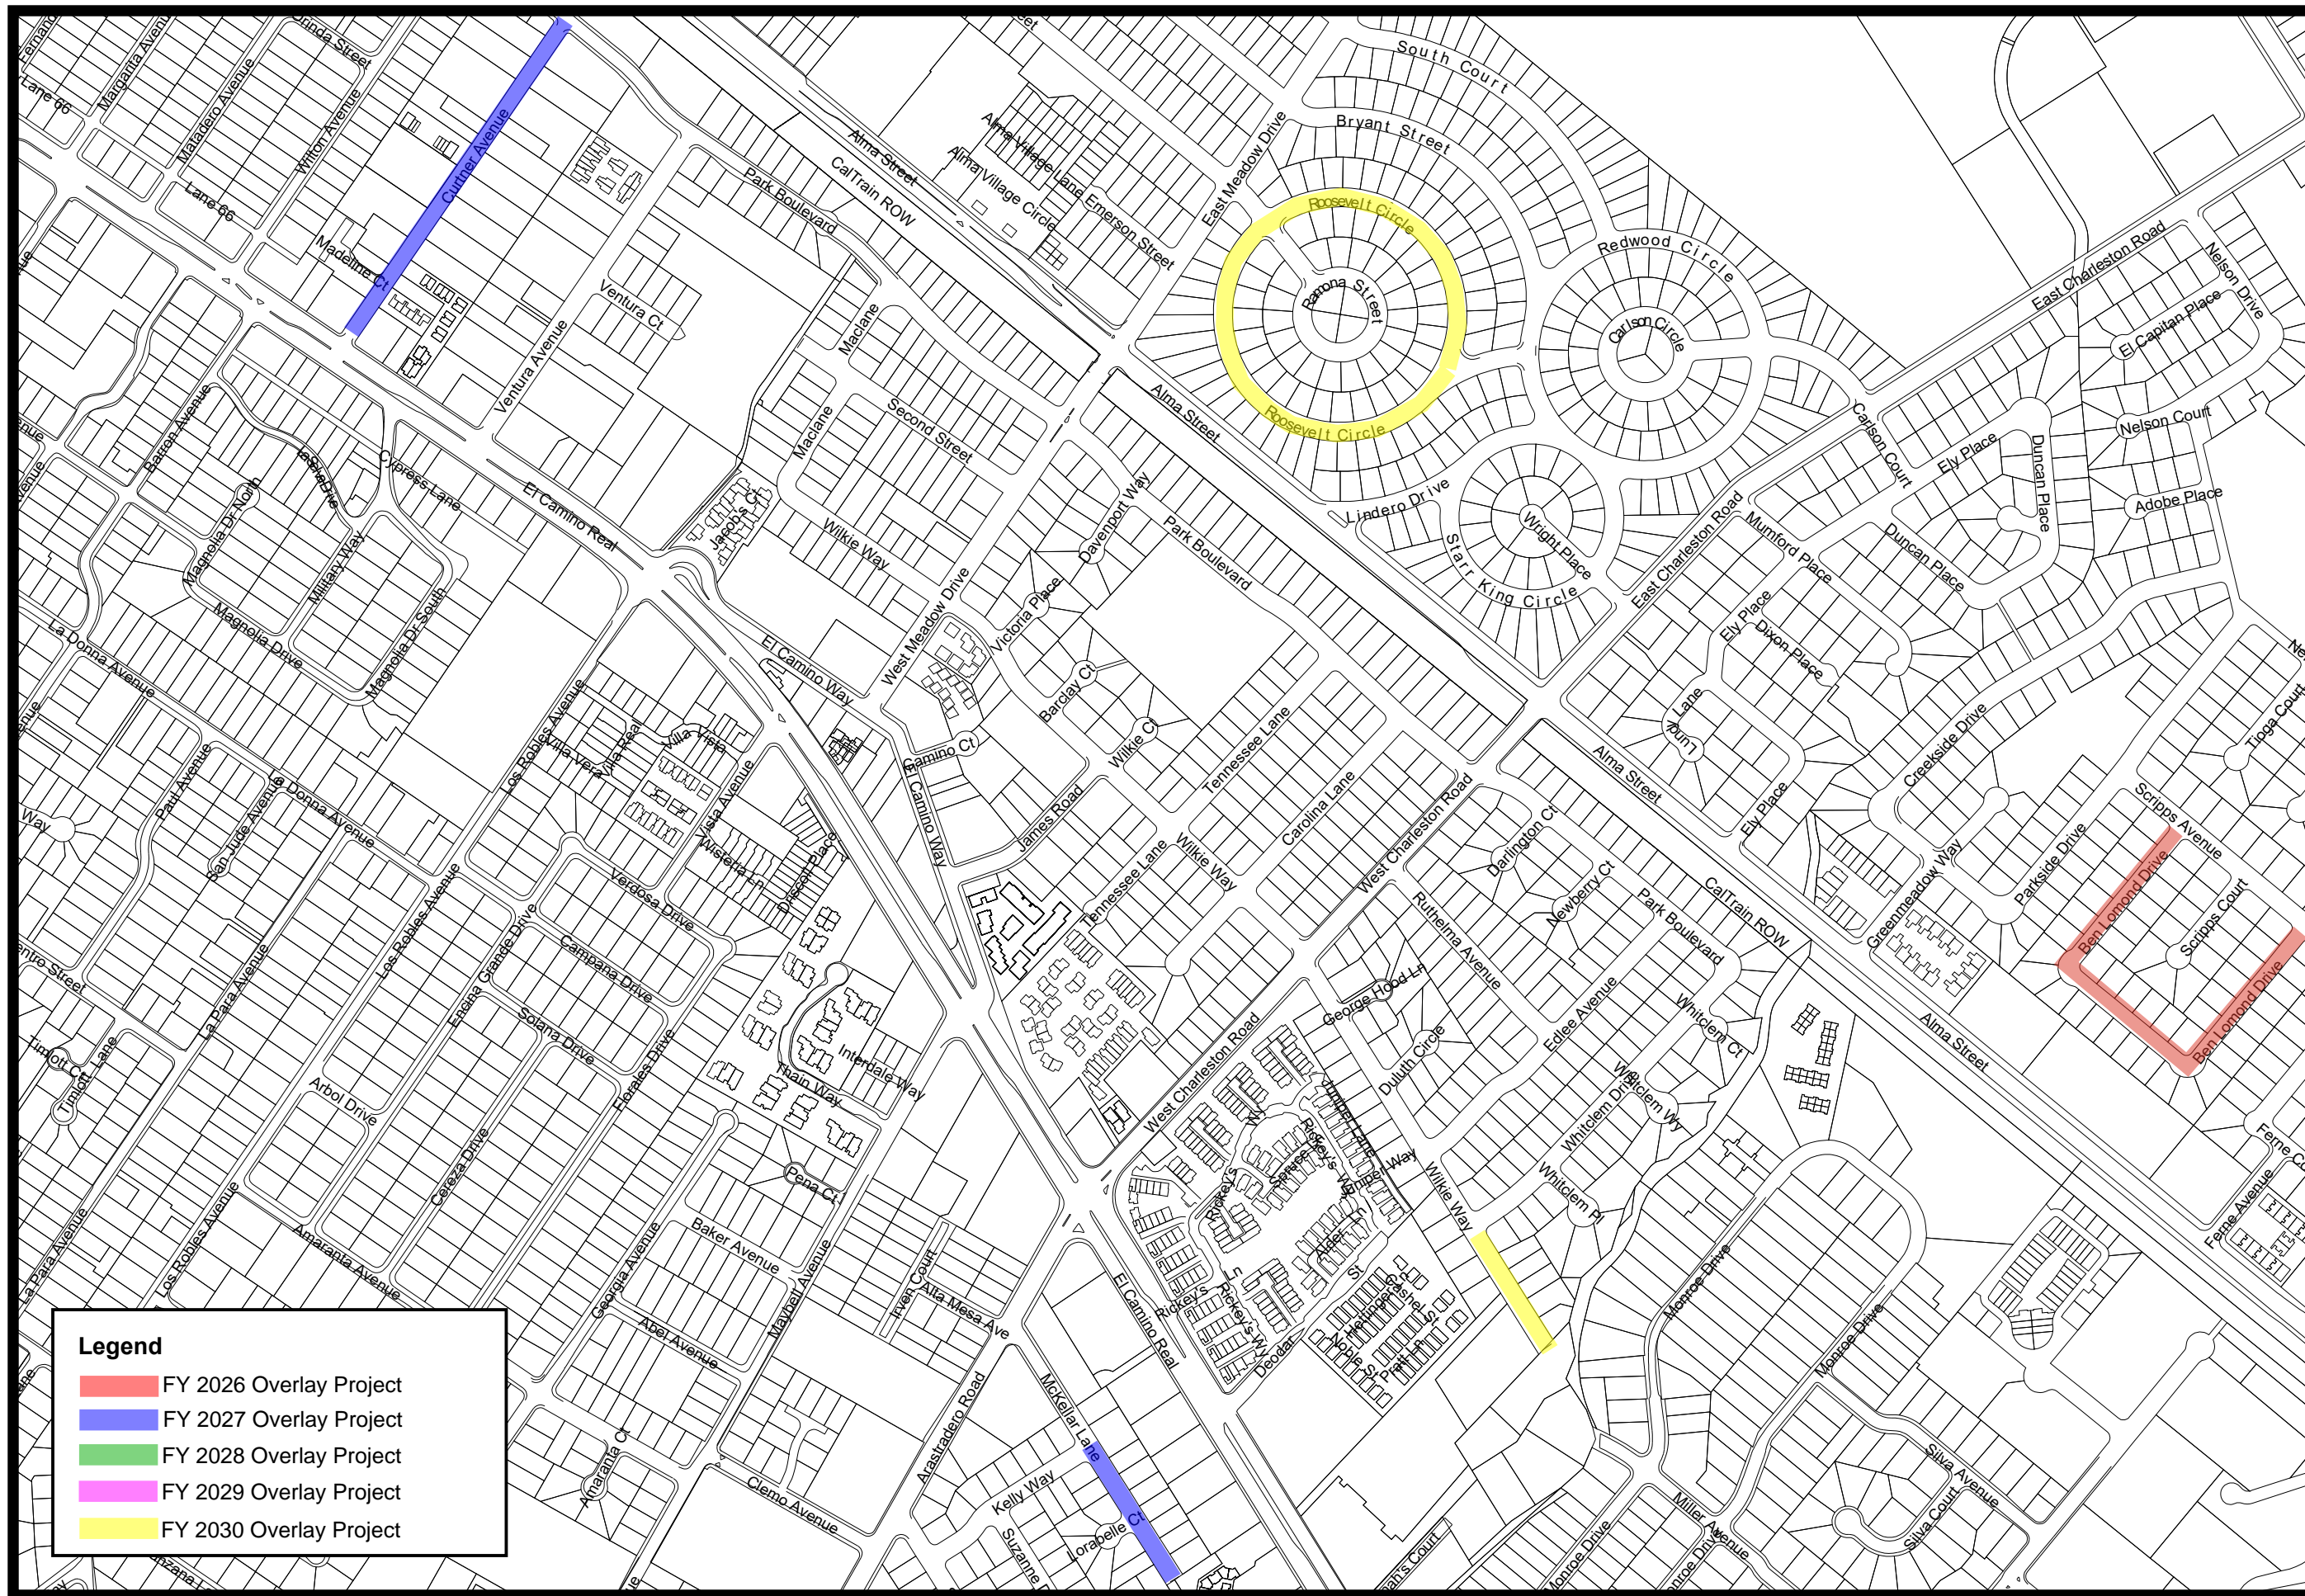

The City of Palo Alto

PWE 5-Year Overlay Map FY 2026-2030

This map is a product of the City of Palo Alto GIS

Legend

- FY 2026 Overlay Project
- FY 2027 Overlay Project
- FY 2028 Overlay Project
- FY 2029 Overlay Project
- FY 2030 Overlay Project