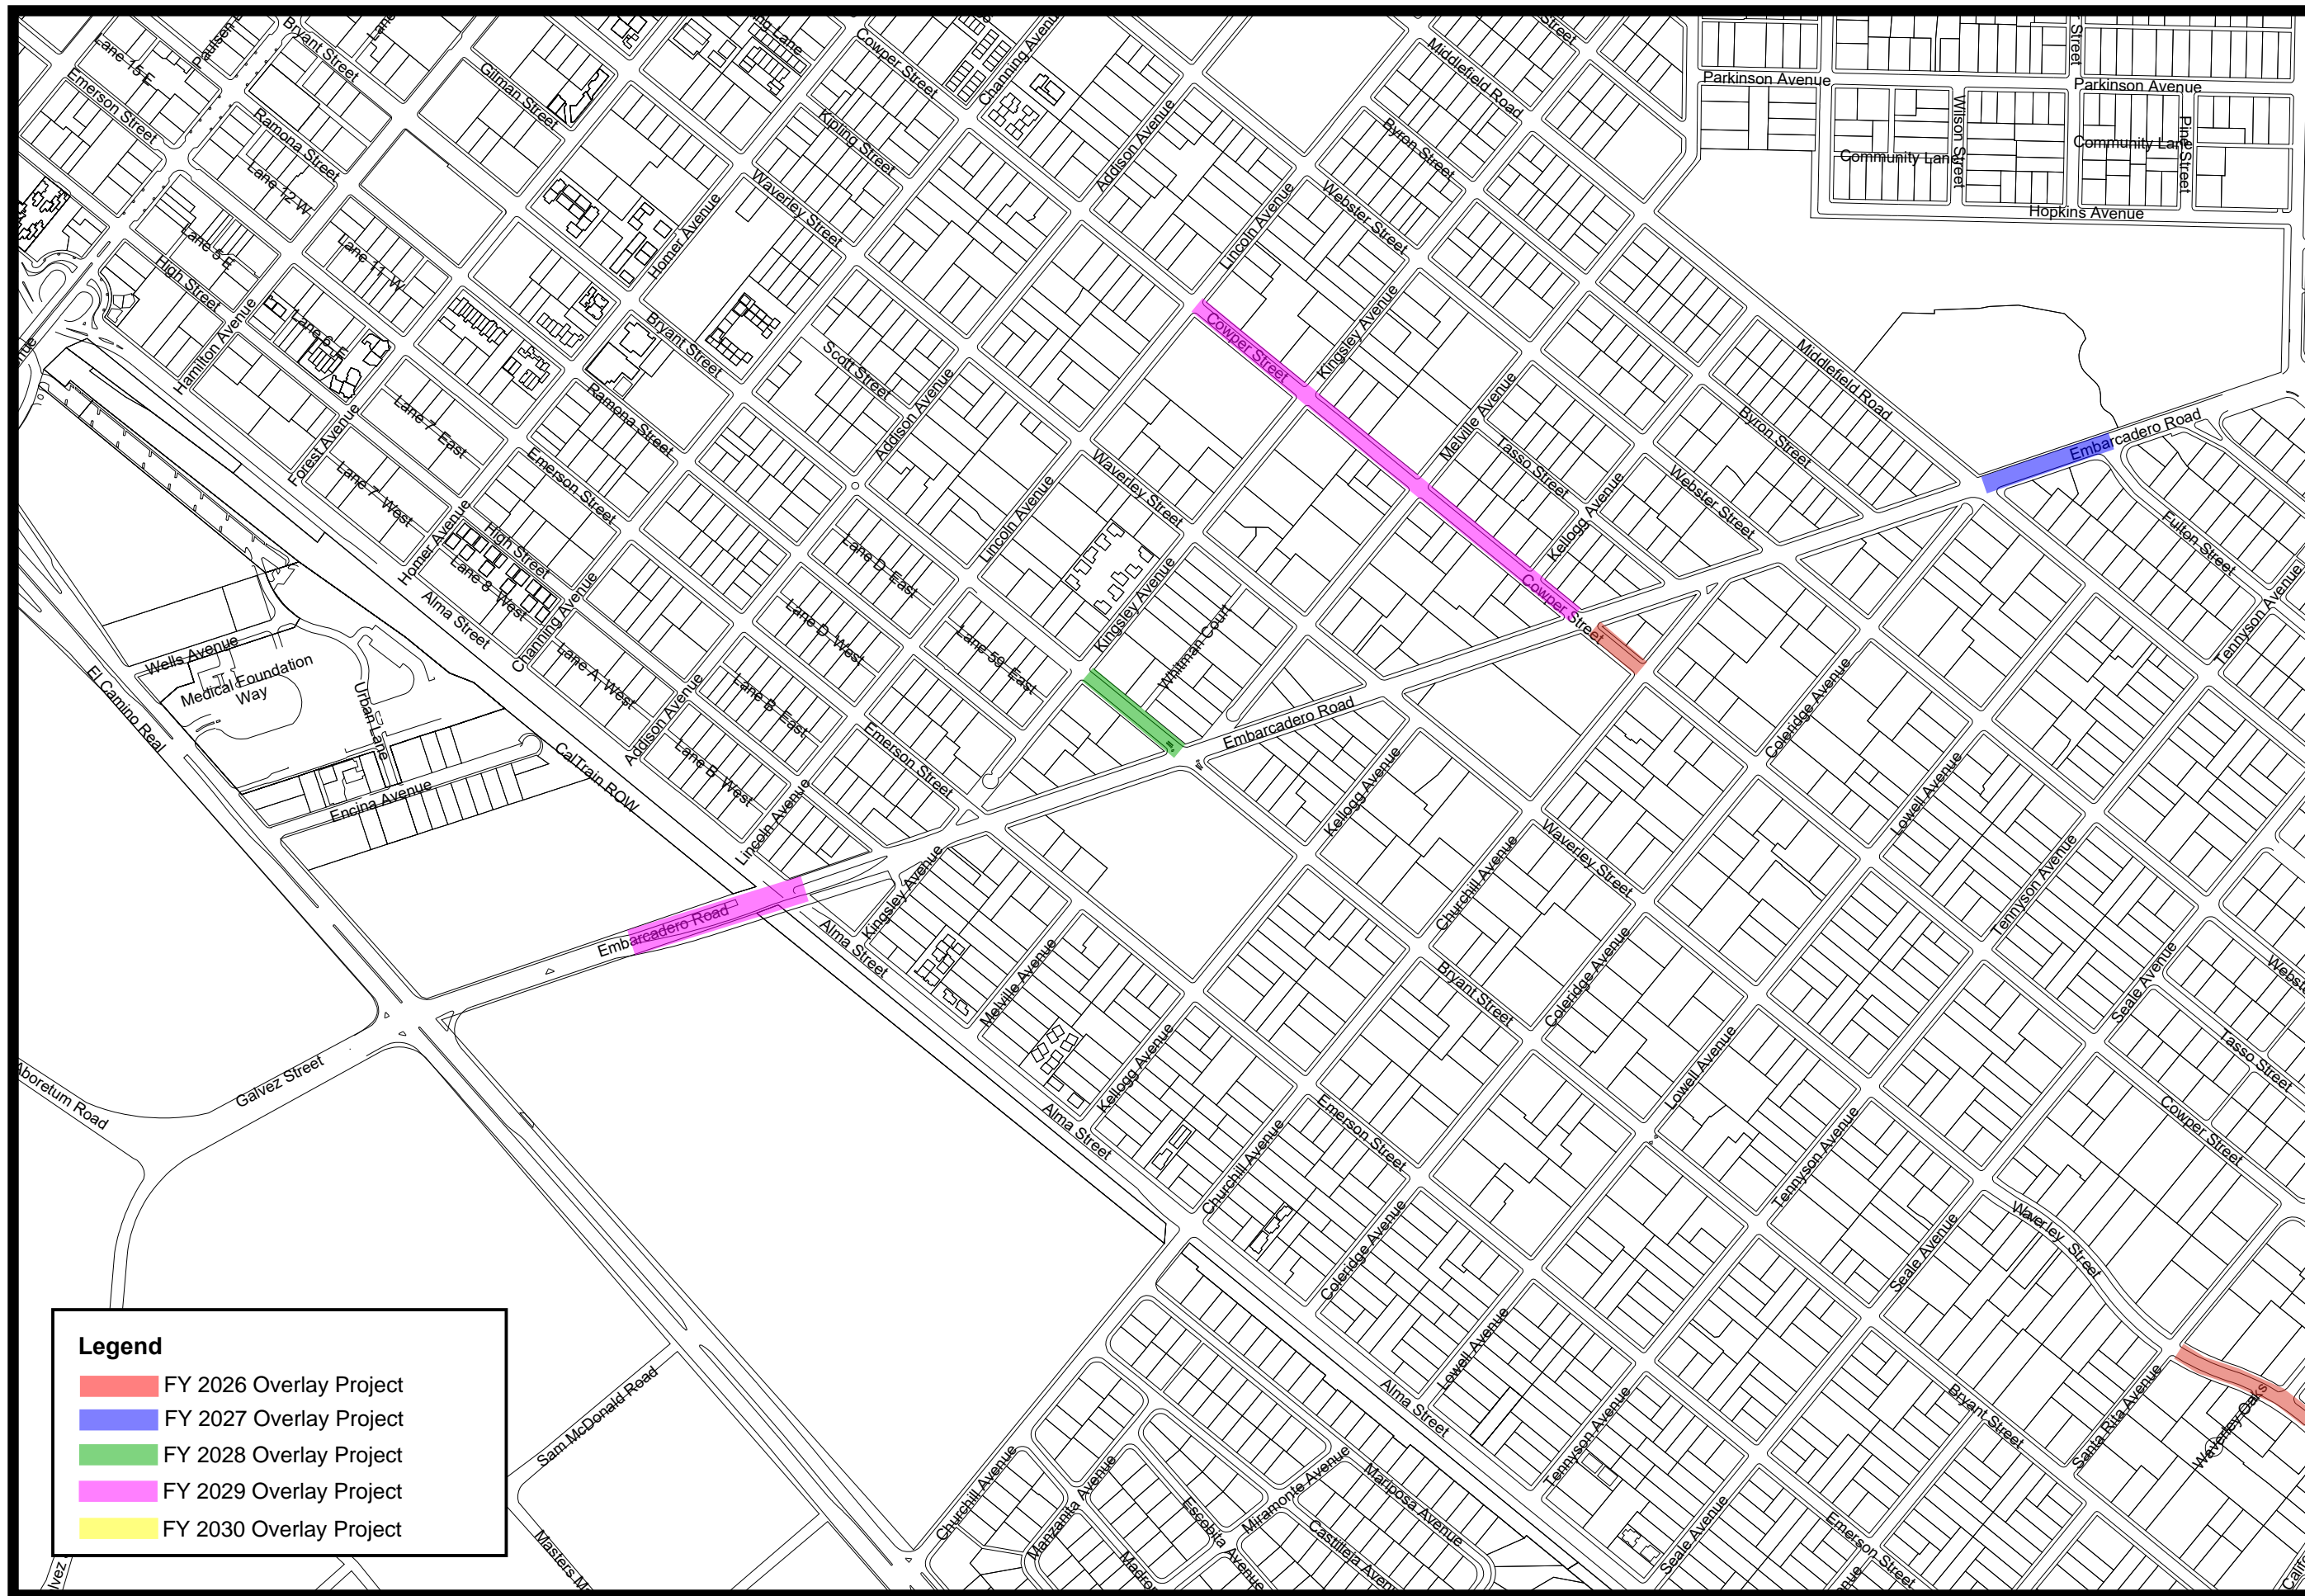

The City of Palo Alto

PWE 5-Year Overlay Map FY 2026-2030

This map is a product of the City of Palo Alto GIS

Legend

- FY 2026 Overlay Project
- FY 2027 Overlay Project
- FY 2028 Overlay Project
- FY 2029 Overlay Project
- FY 2030 Overlay Project