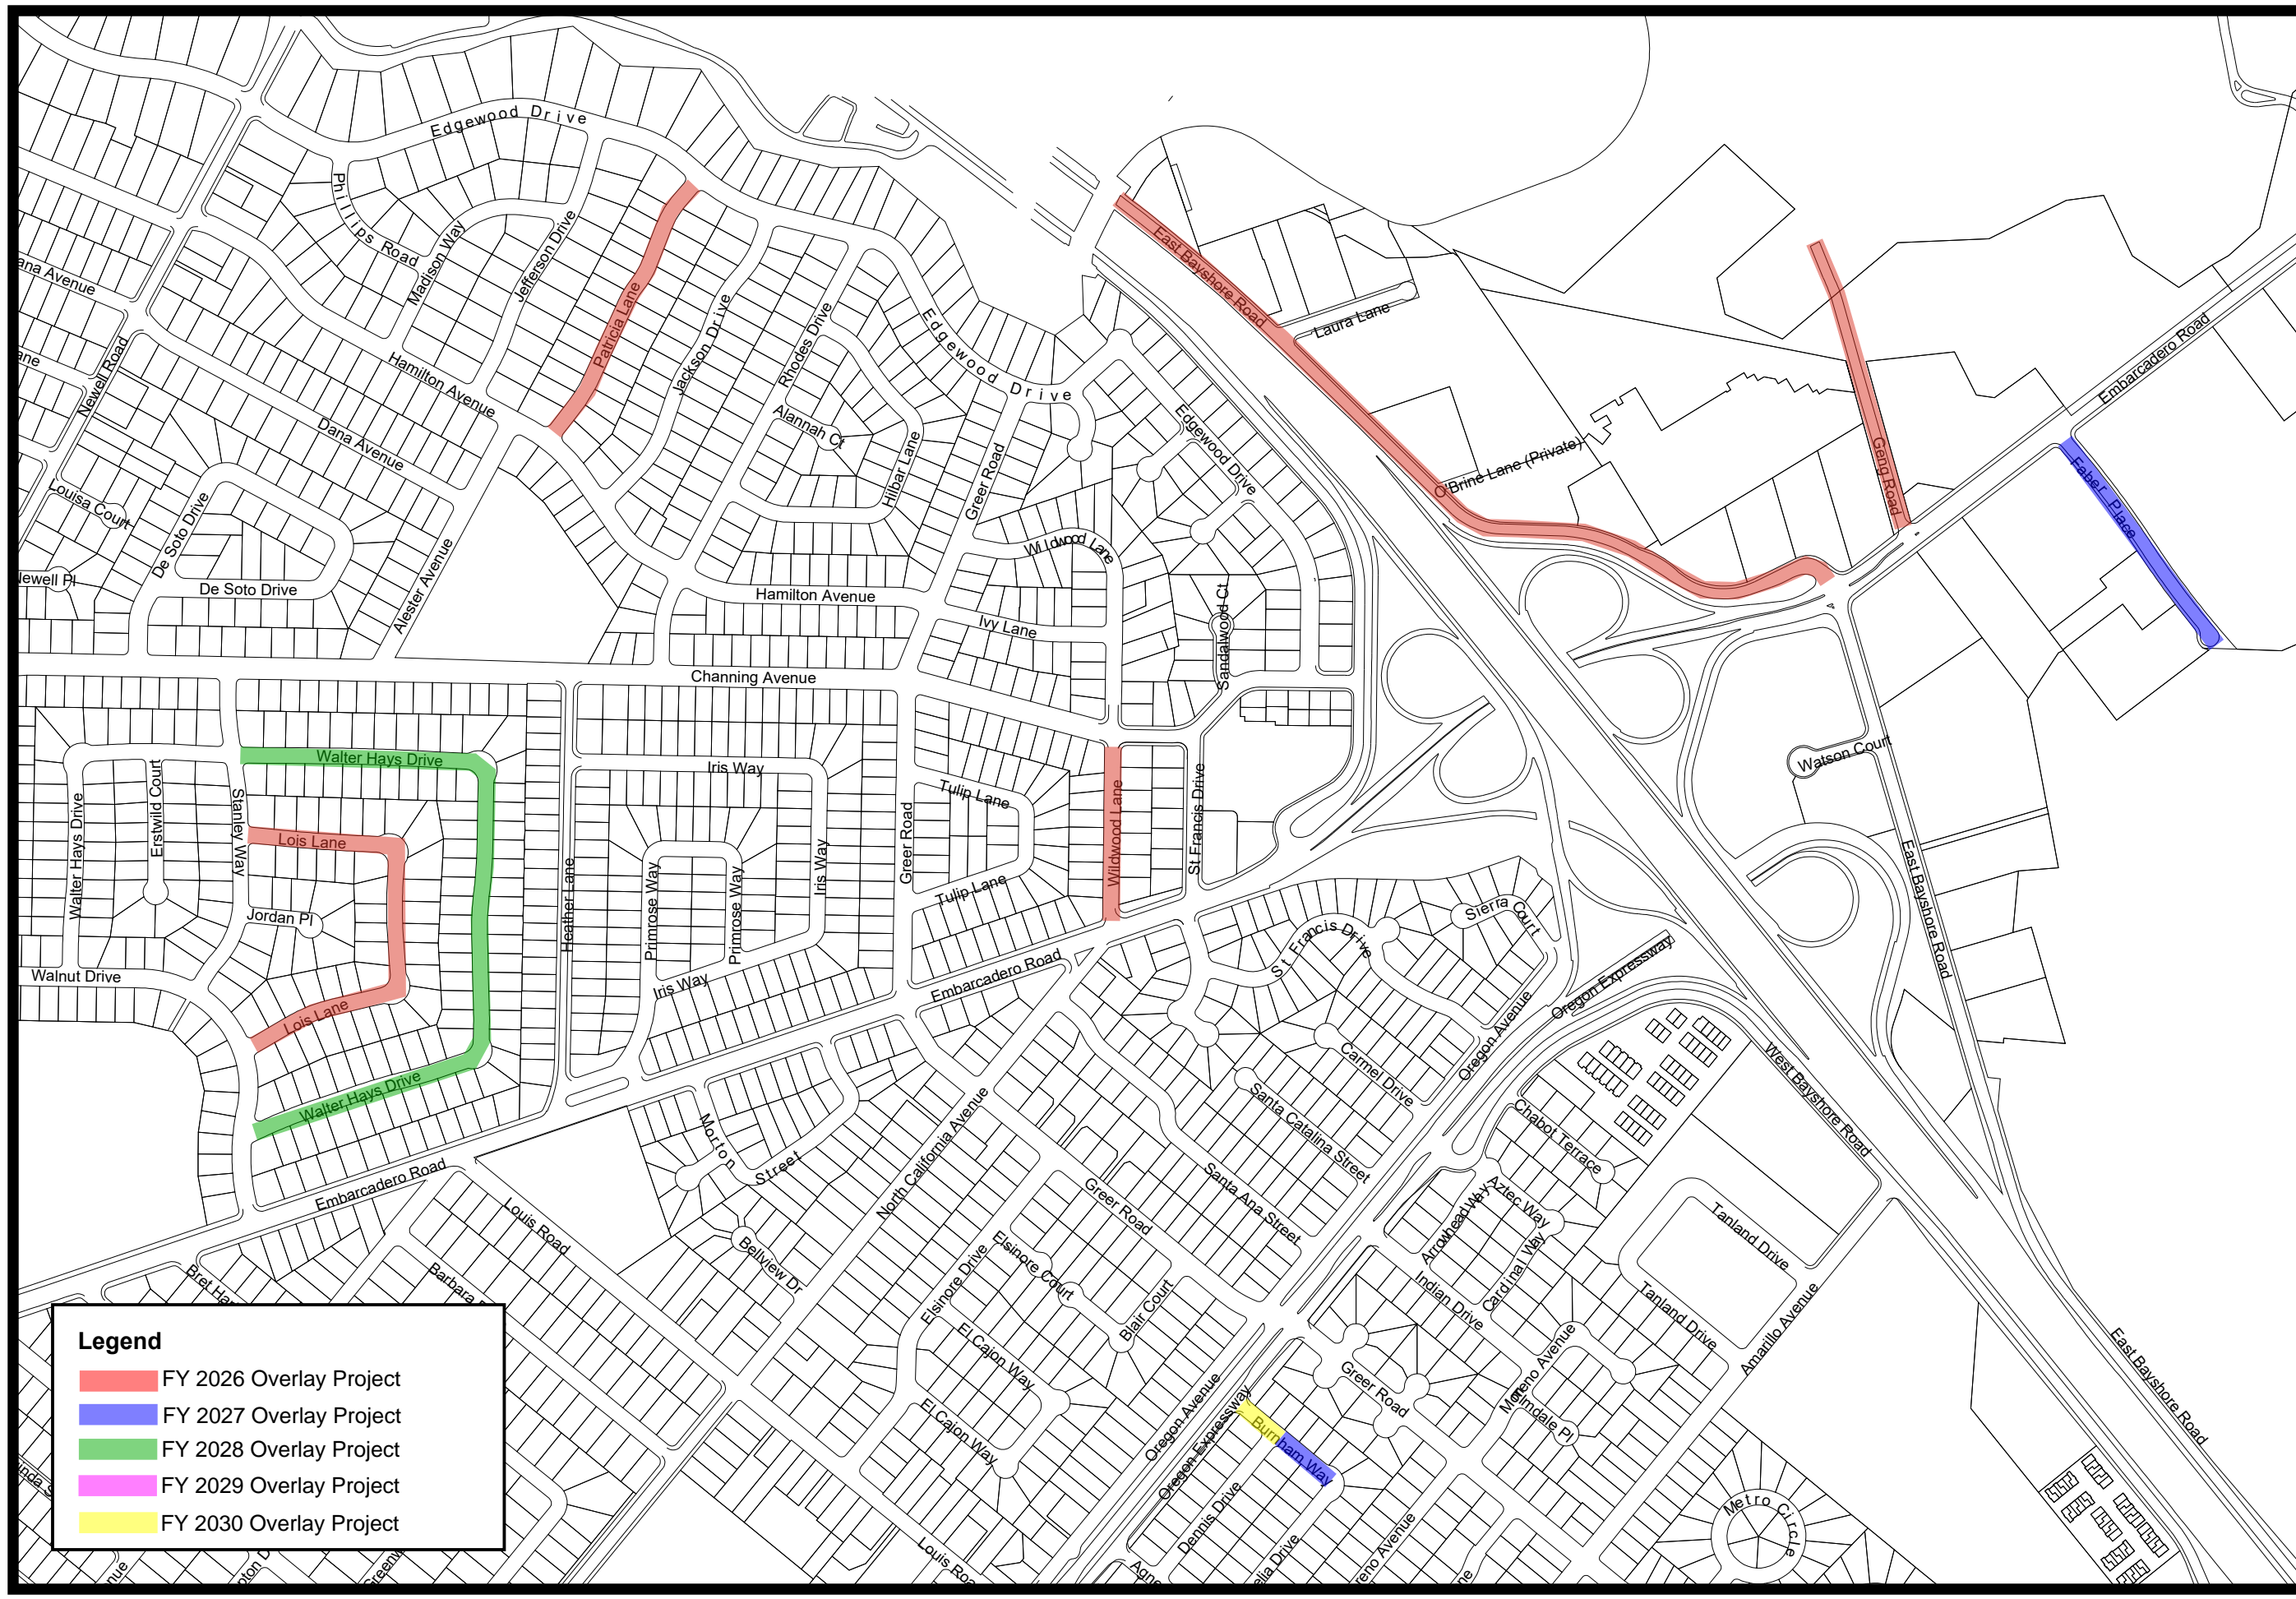

The City of Palo Alto

PWE 5-Year Overlay Map FY 2026-2030

This map is a product of the City of Palo Alto GIS

Legend

- FY 2026 Overlay Project
- FY 2027 Overlay Project
- FY 2028 Overlay Project
- FY 2029 Overlay Project
- FY 2030 Overlay Project