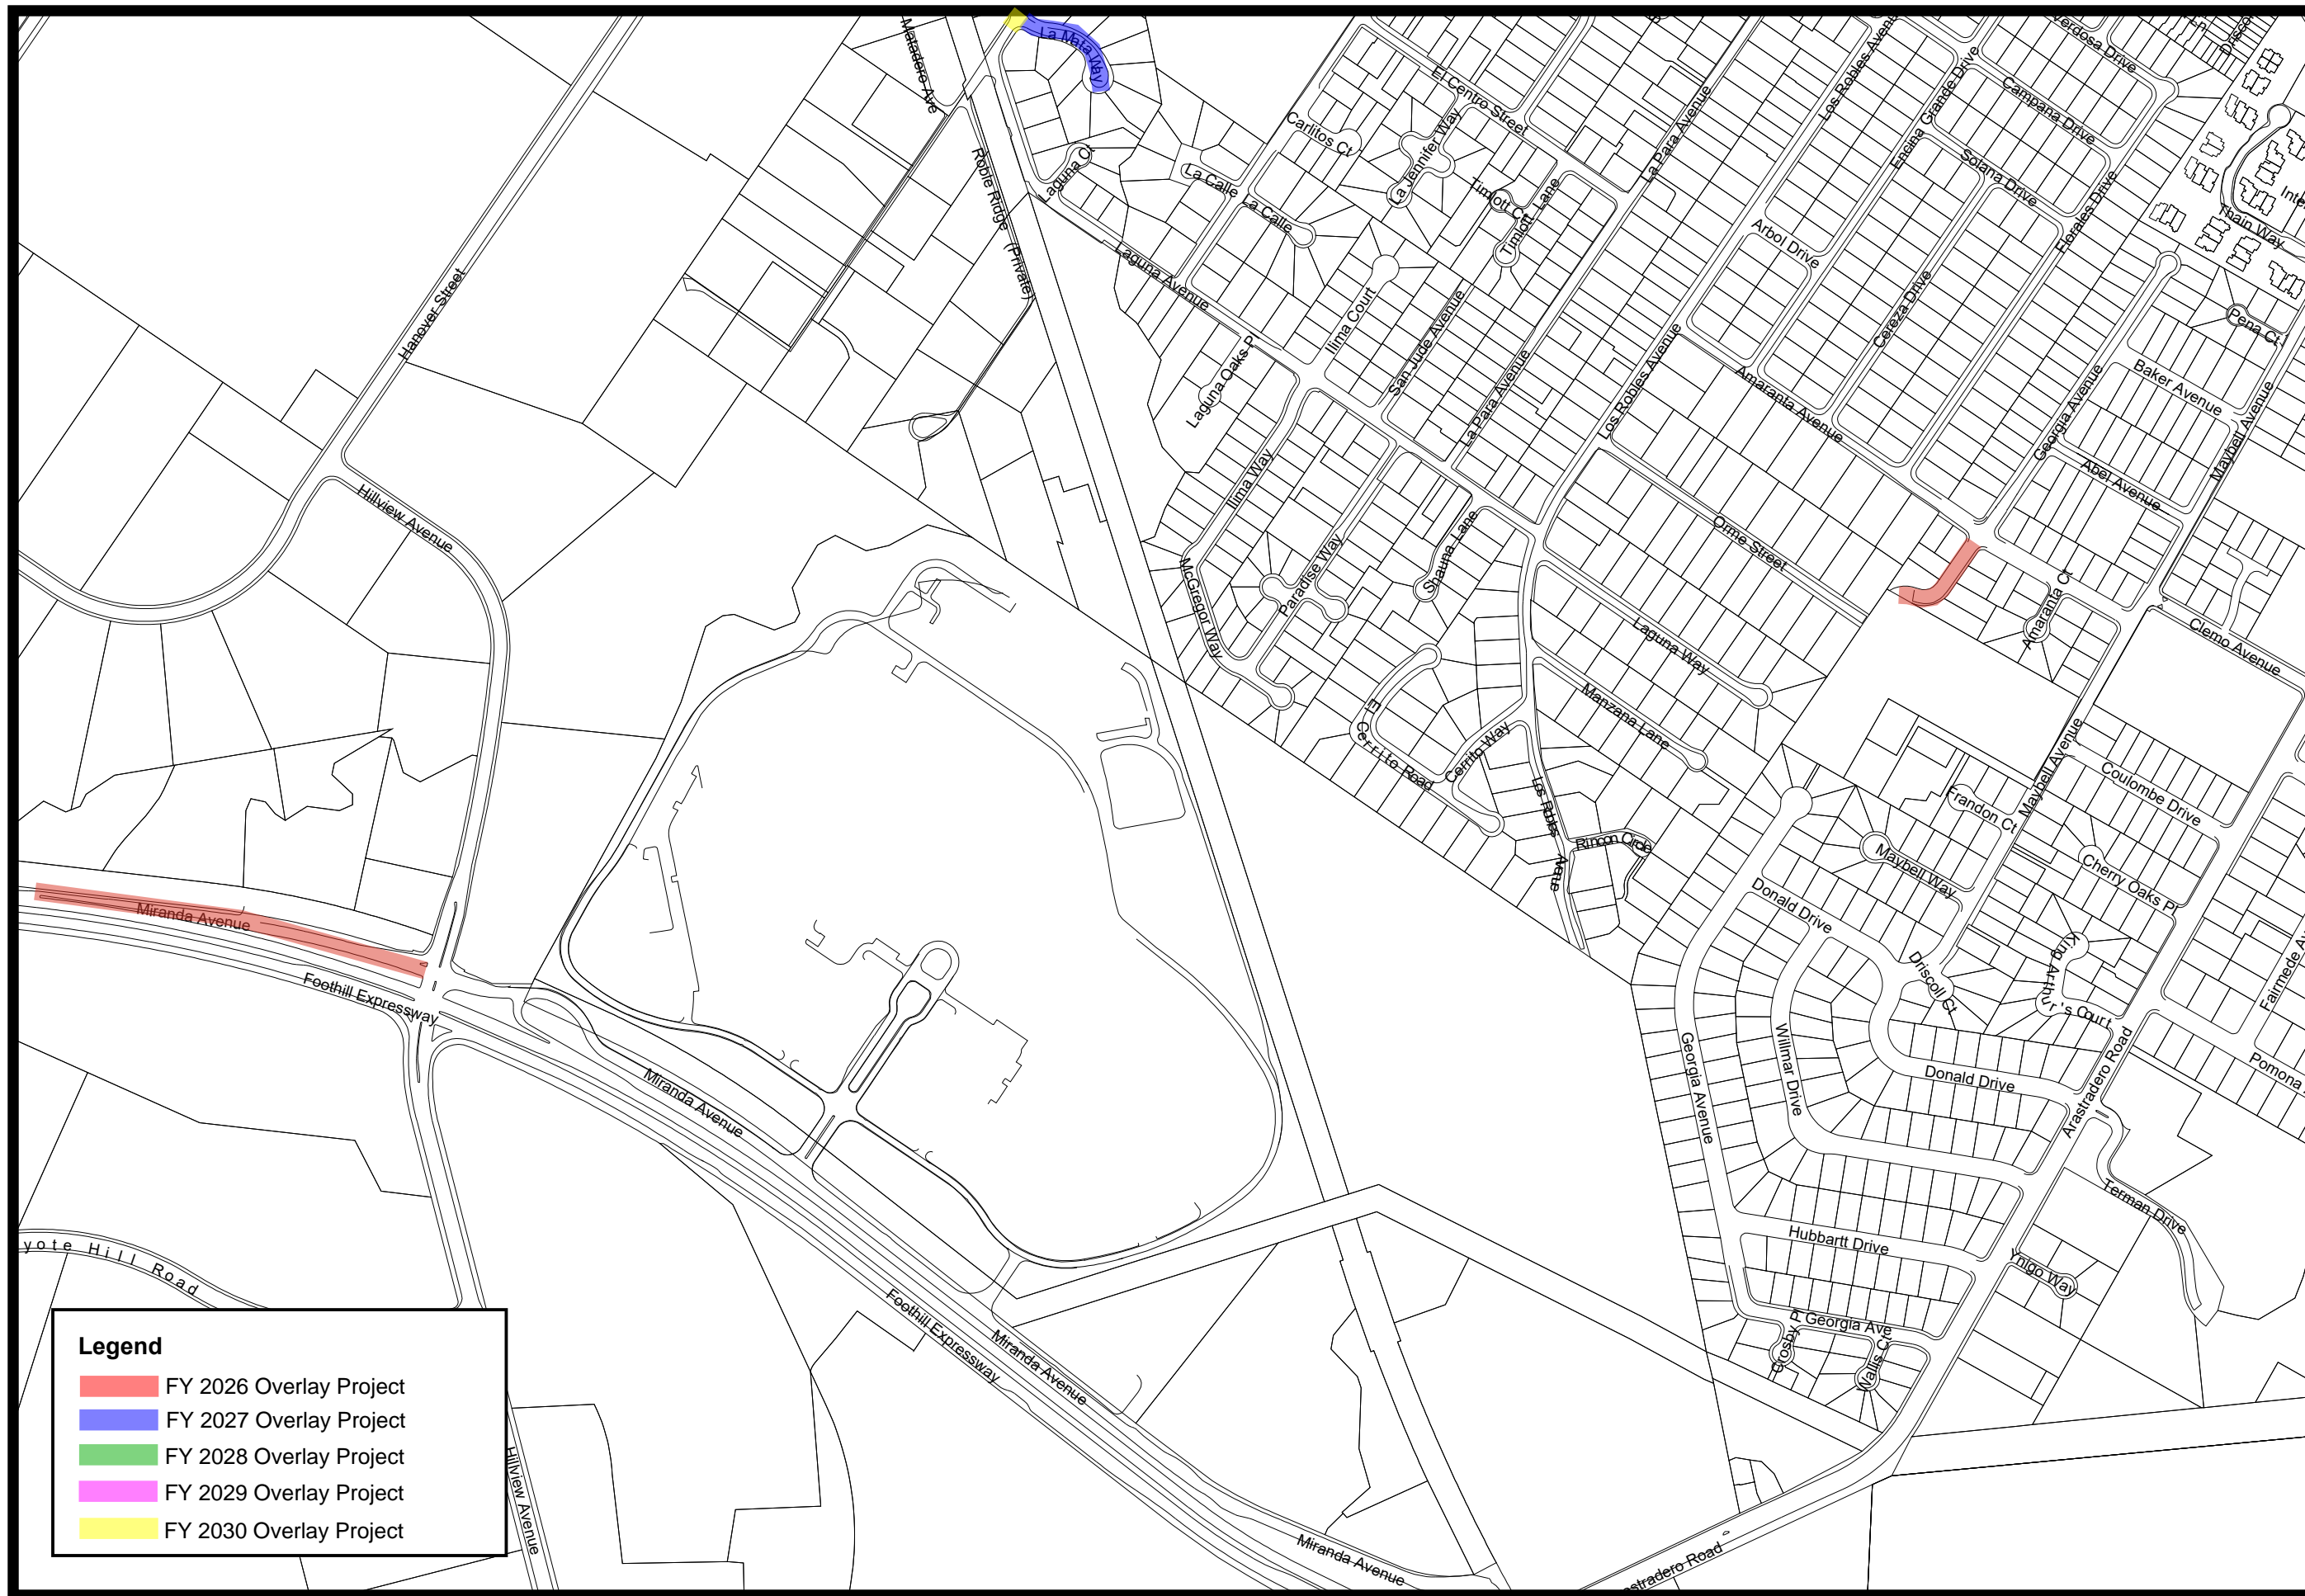

The City of Palo Alto

PWE 5-Year Overlay Map FY 2026-2030

This map is a product of the City of Palo Alto GIS

Legend

- FY 2026 Overlay Project
- FY 2027 Overlay Project
- FY 2028 Overlay Project
- FY 2029 Overlay Project
- FY 2030 Overlay Project