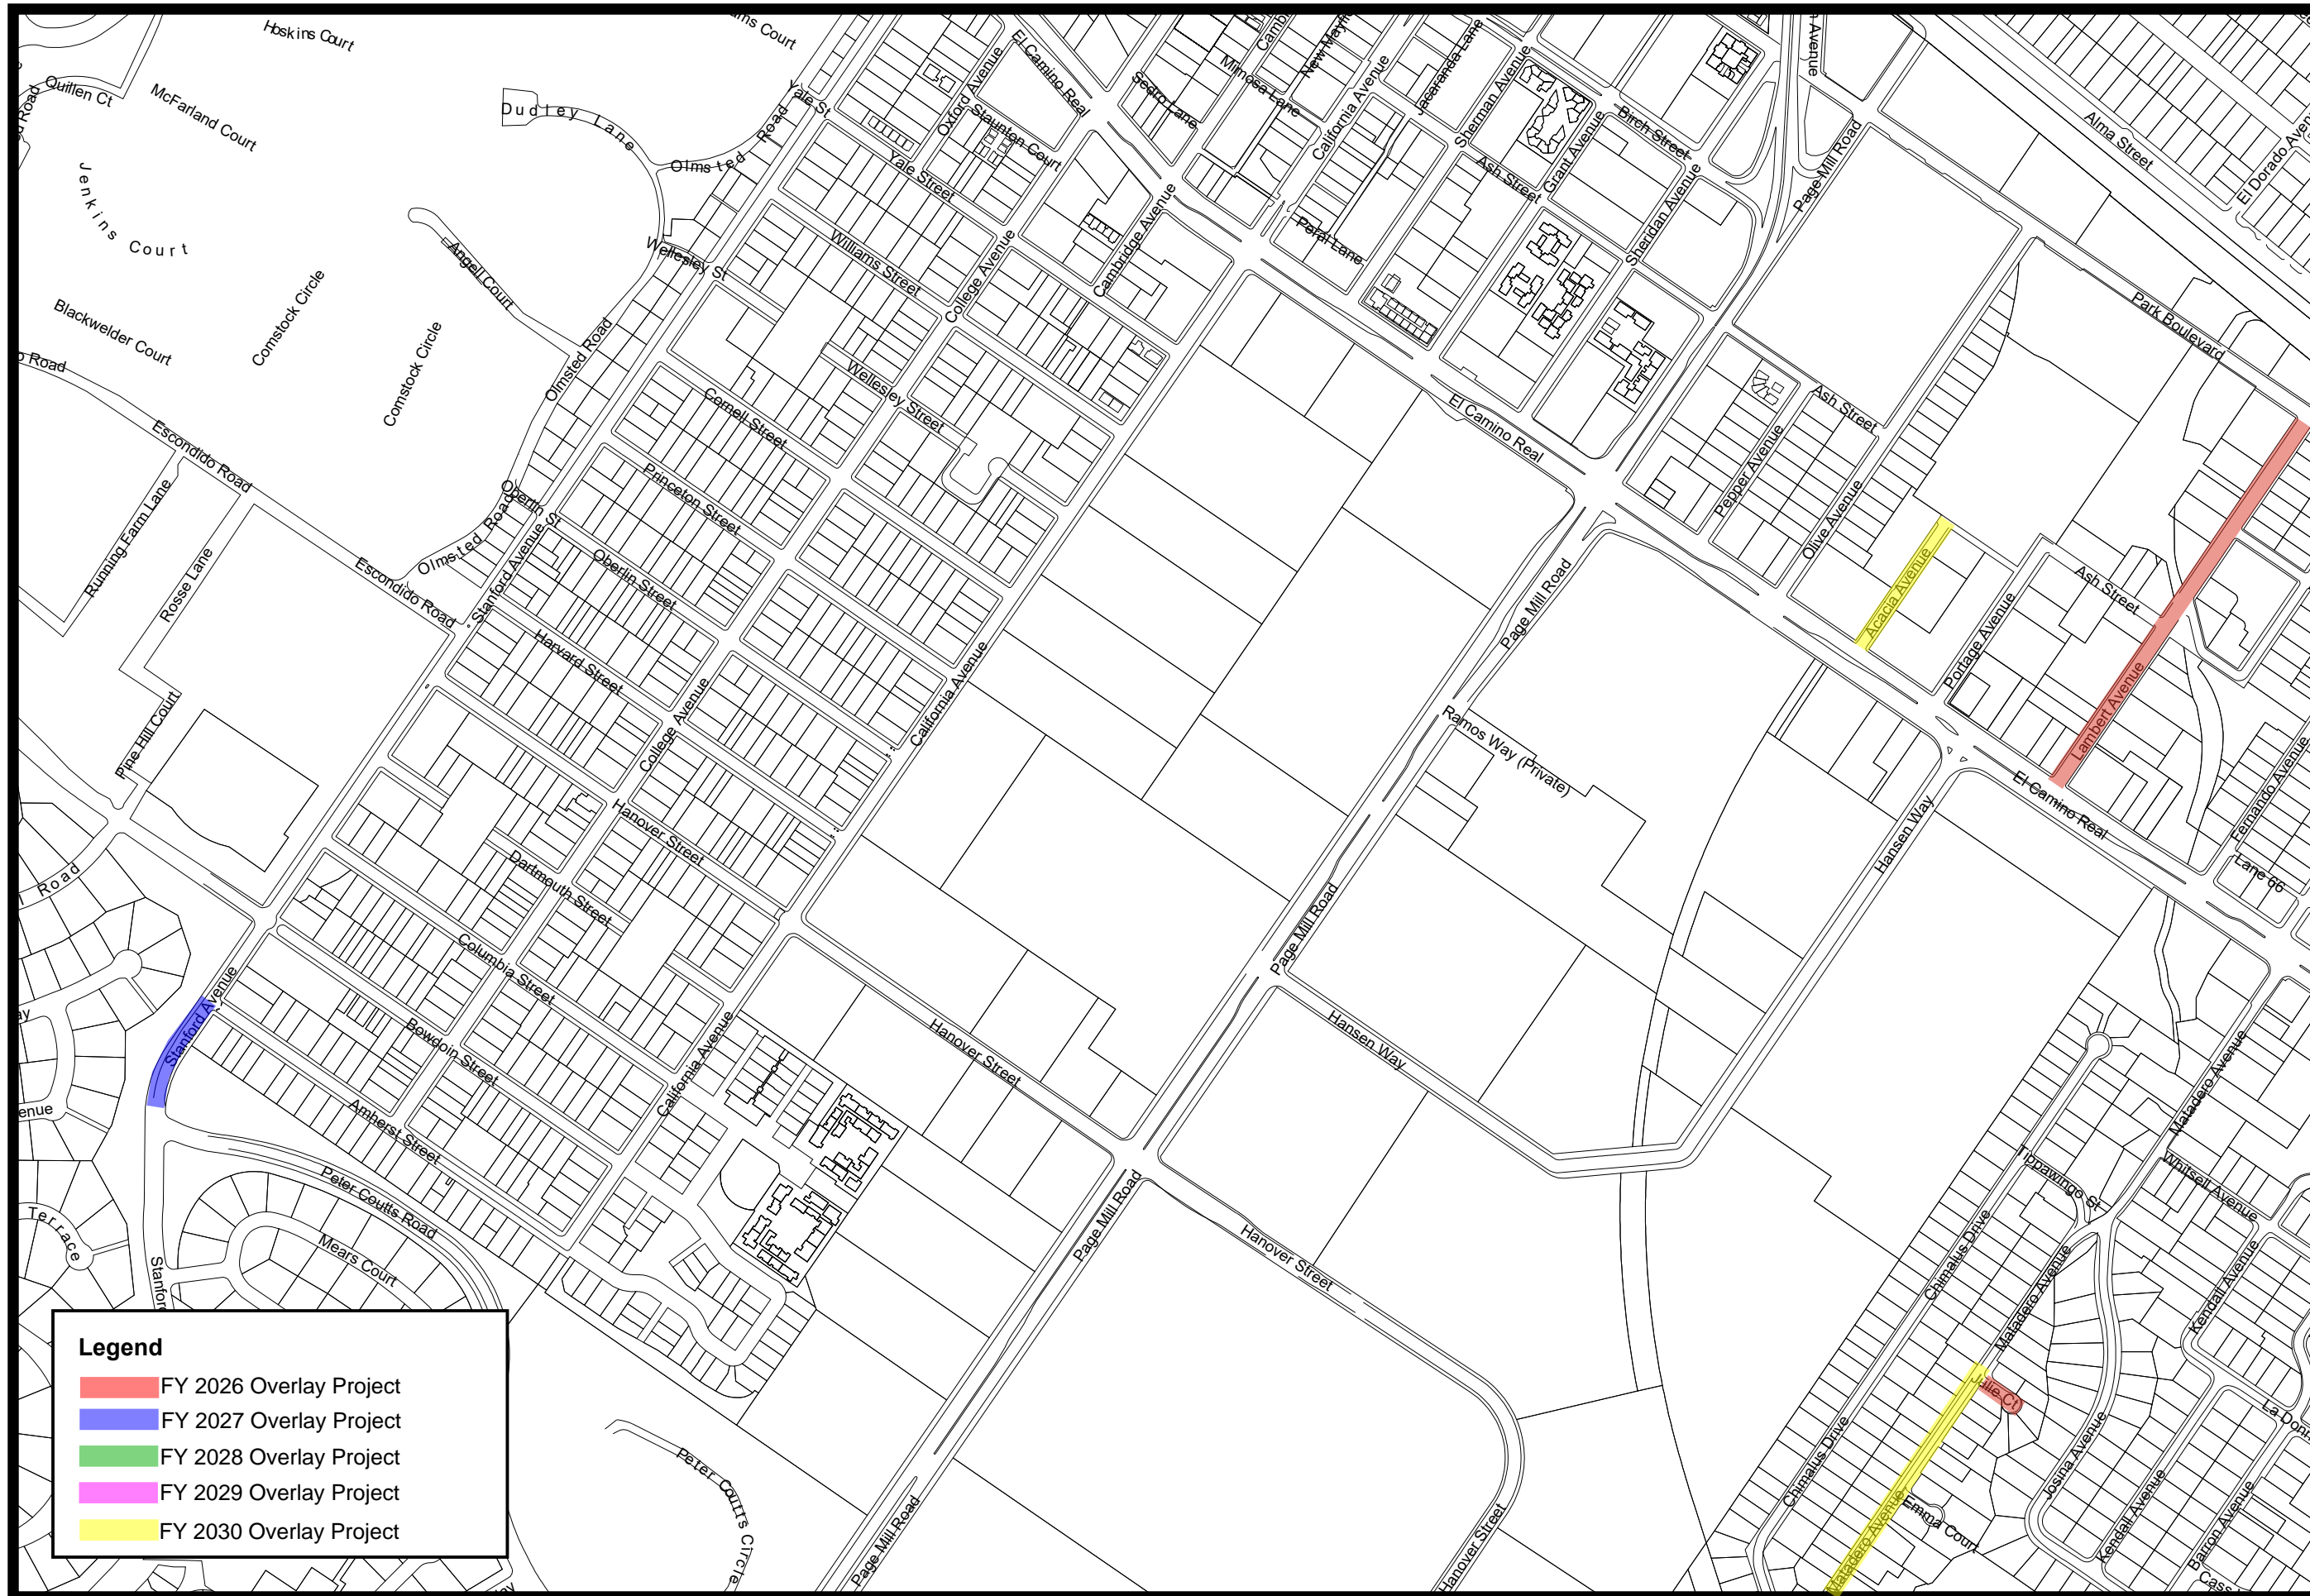

Legend

- FY 2026 Overlay Project
- FY 2027 Overlay Project
- FY 2028 Overlay Project
- FY 2029 Overlay Project
- FY 2030 Overlay Project

The City of
Palo Alto

**PWE 5-Year Overlay Map
FY 2026-2030**

This map is a product of the
City of Palo Alto GIS