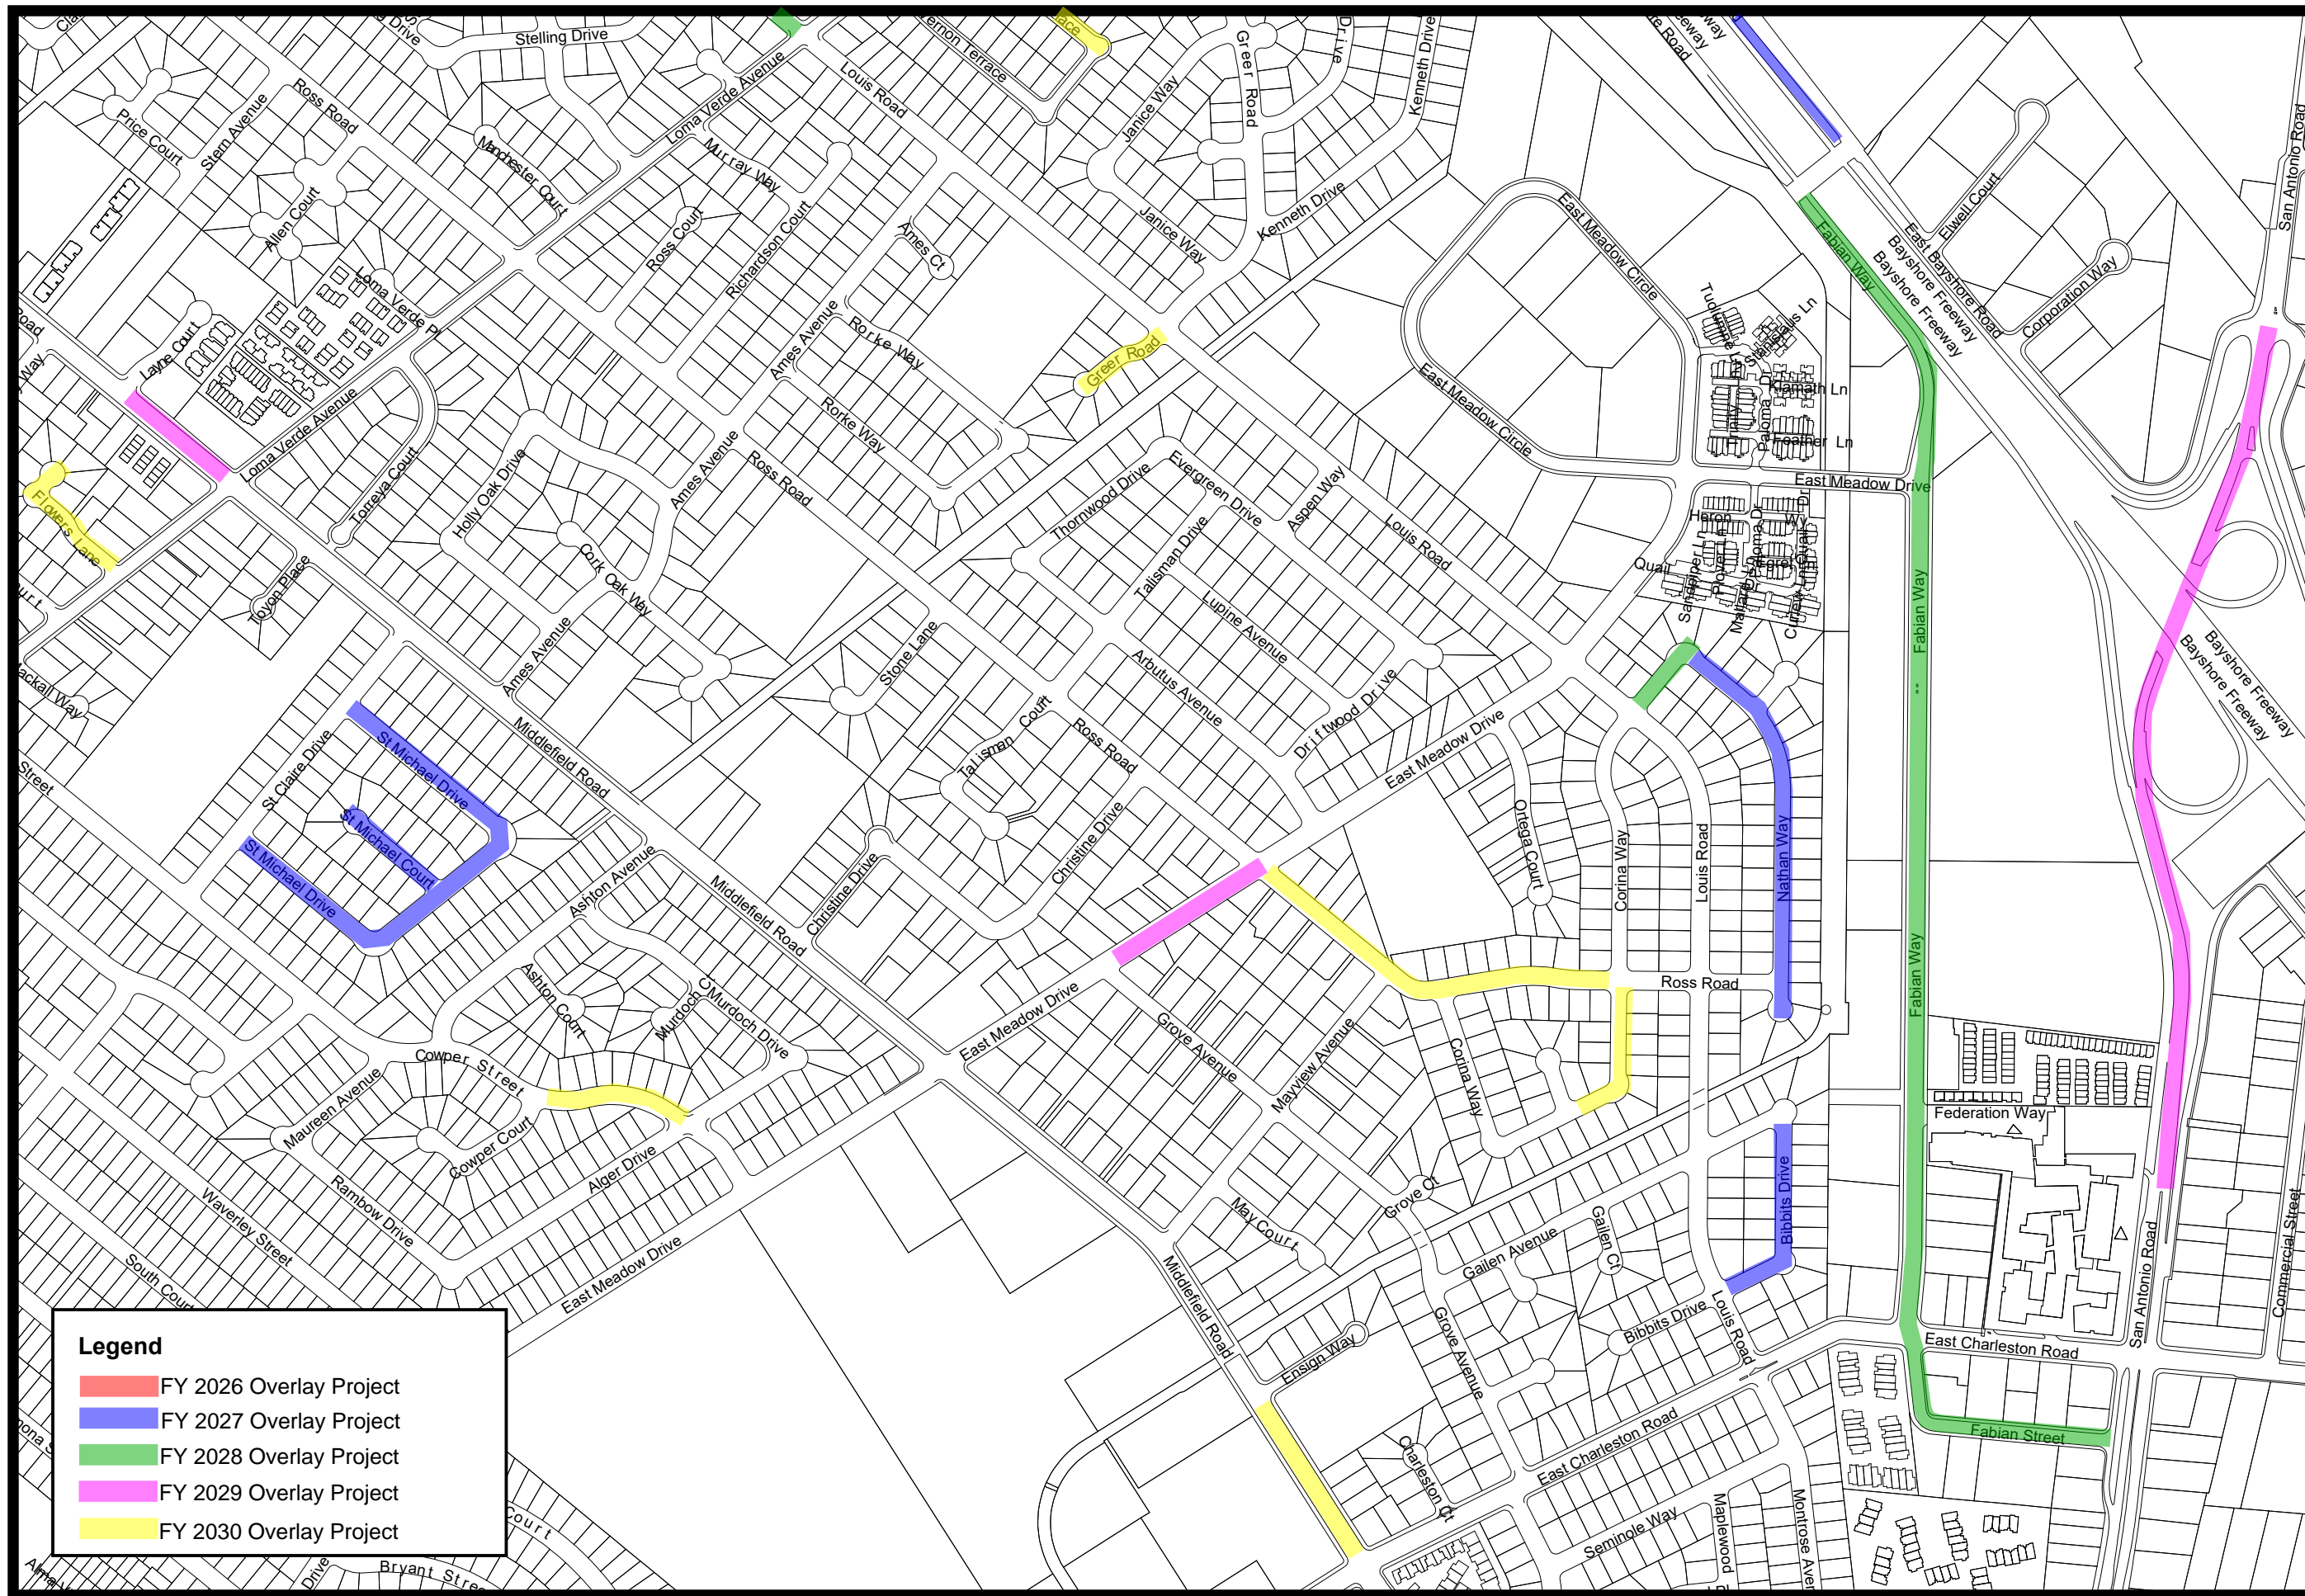

The City of Palo Alto

PWE 5-Year Overlay Map FY 2026-2030

This map is a product of the City of Palo Alto GIS

Legend

- █ FY 2026 Overlay Project
- █ FY 2027 Overlay Project
- █ FY 2028 Overlay Project
- █ FY 2029 Overlay Project
- █ FY 2030 Overlay Project