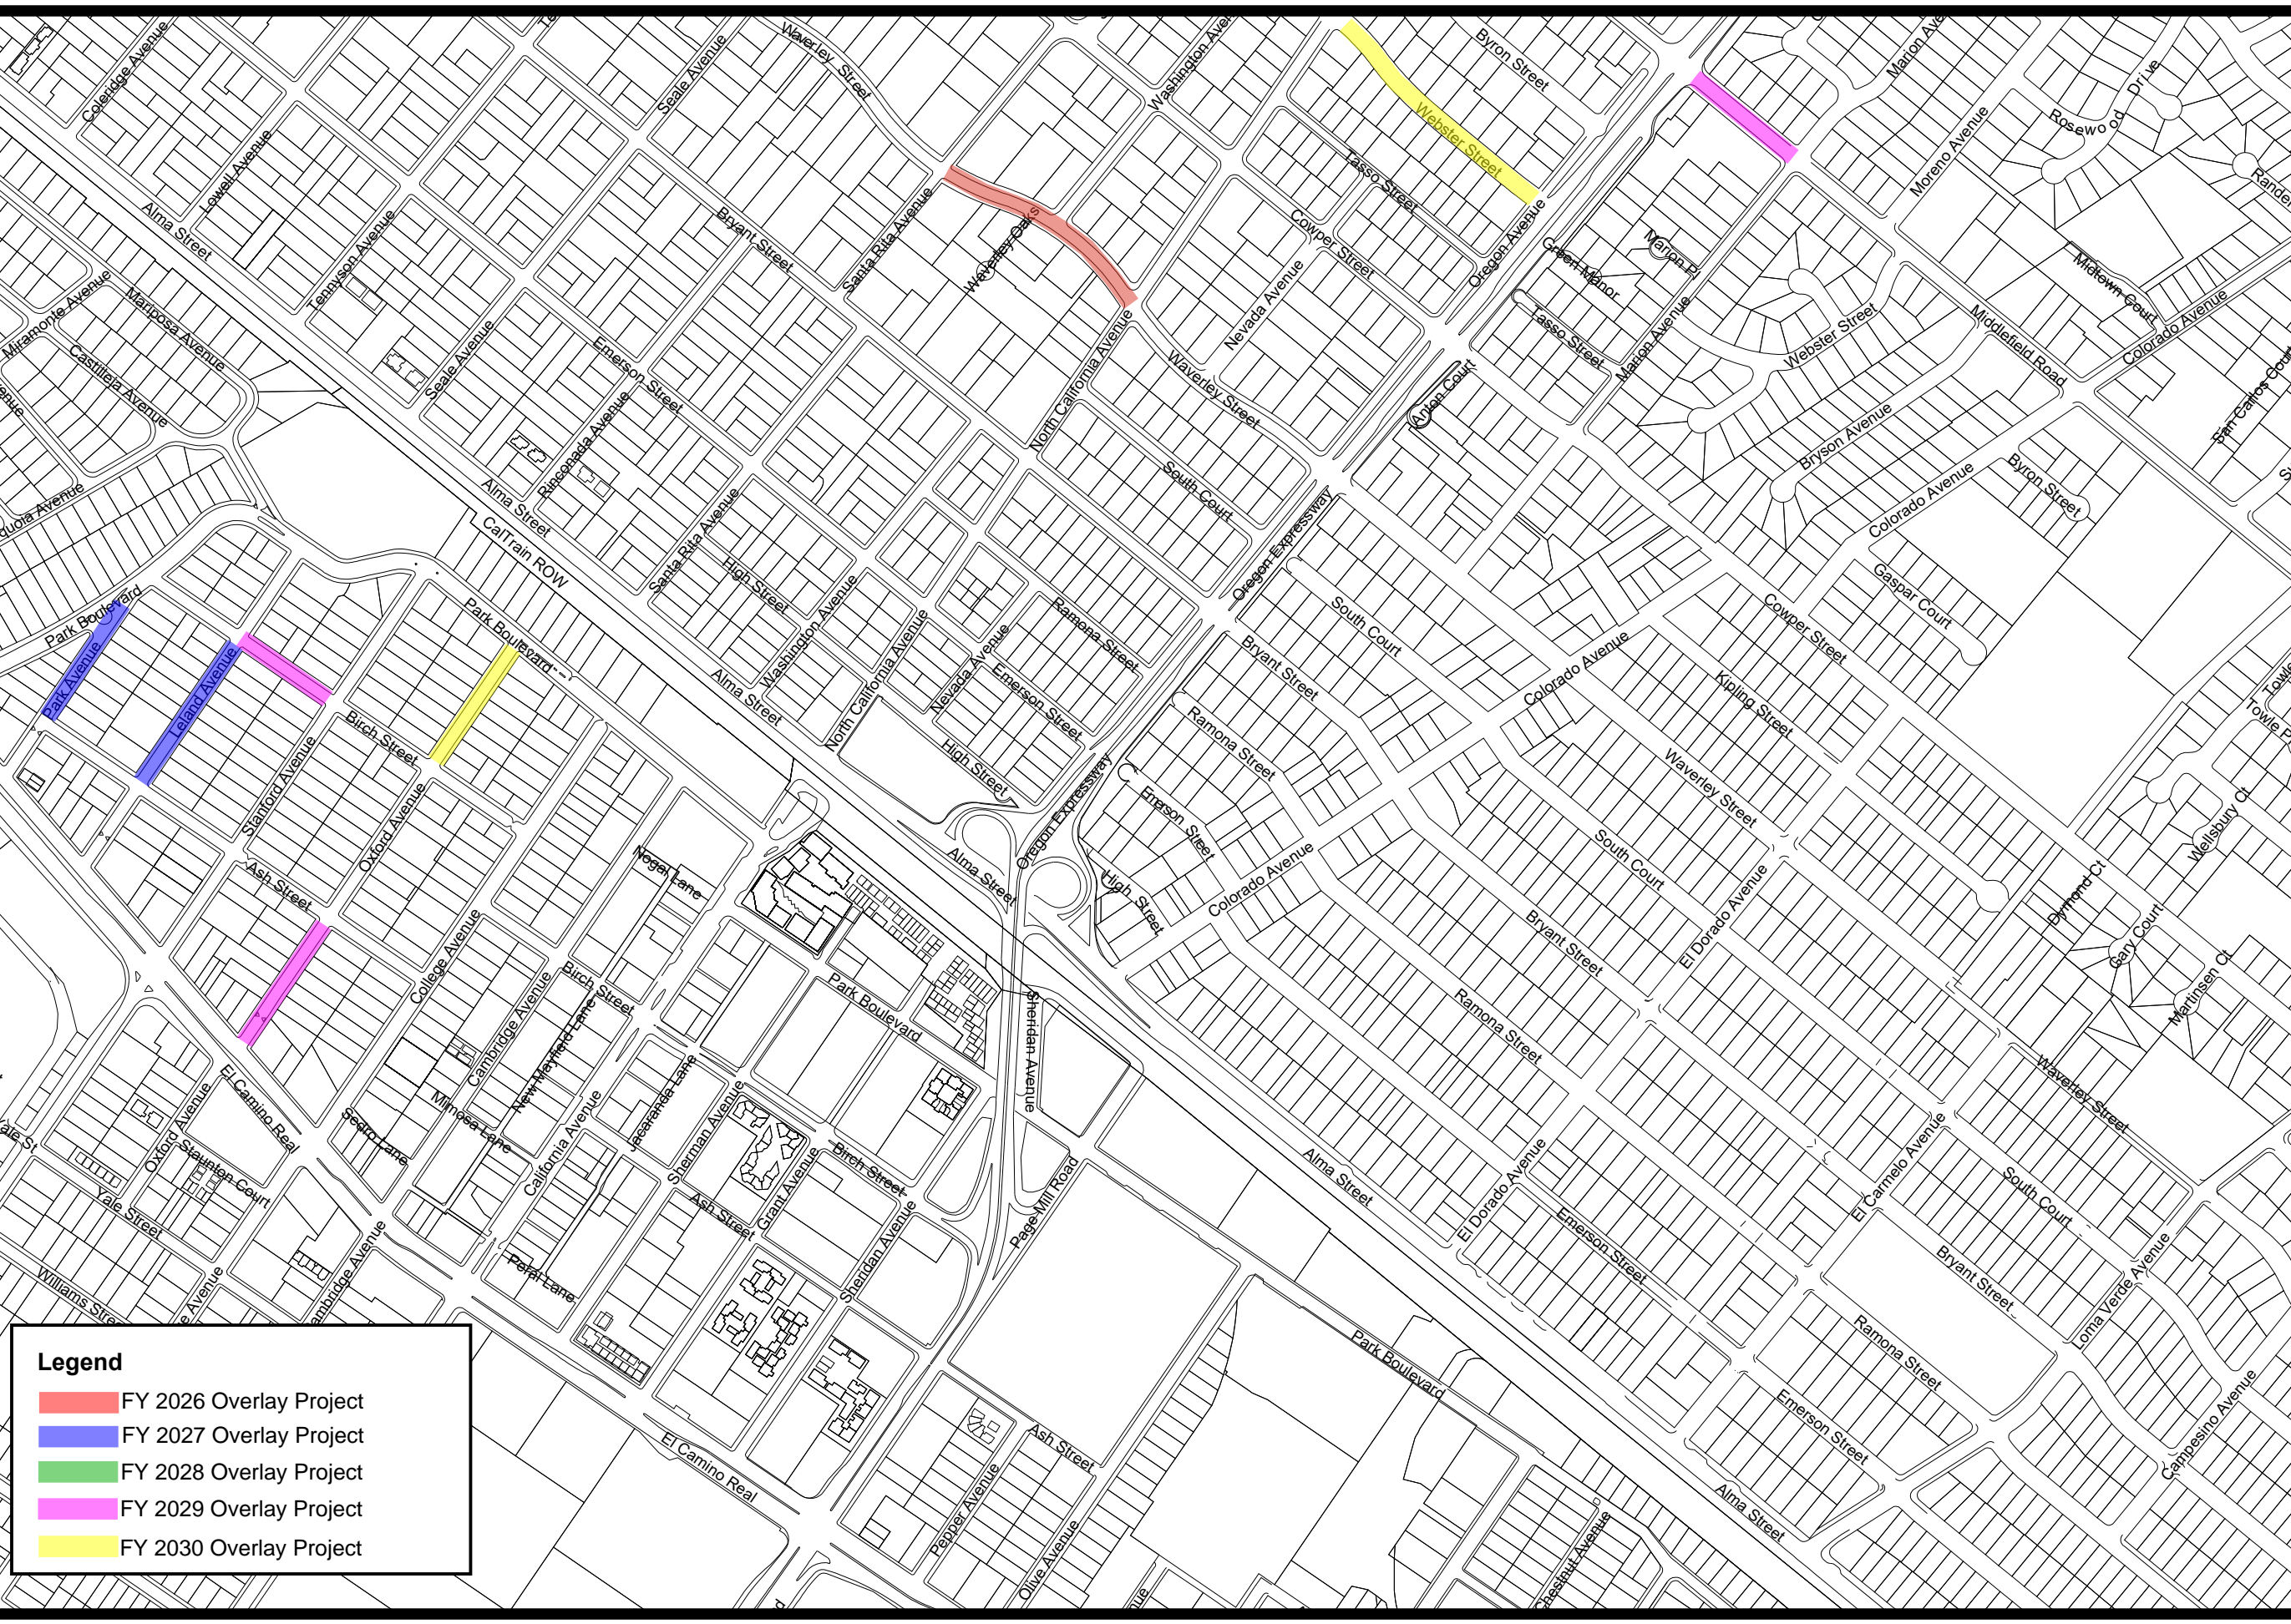

The City of Palo Alto

PWE 5-Year Overlay Map FY 2026-2030

This map is a product of the City of Palo Alto GIS

Legend

- FY 2026 Overlay Project
- FY 2027 Overlay Project
- FY 2028 Overlay Project
- FY 2029 Overlay Project
- FY 2030 Overlay Project