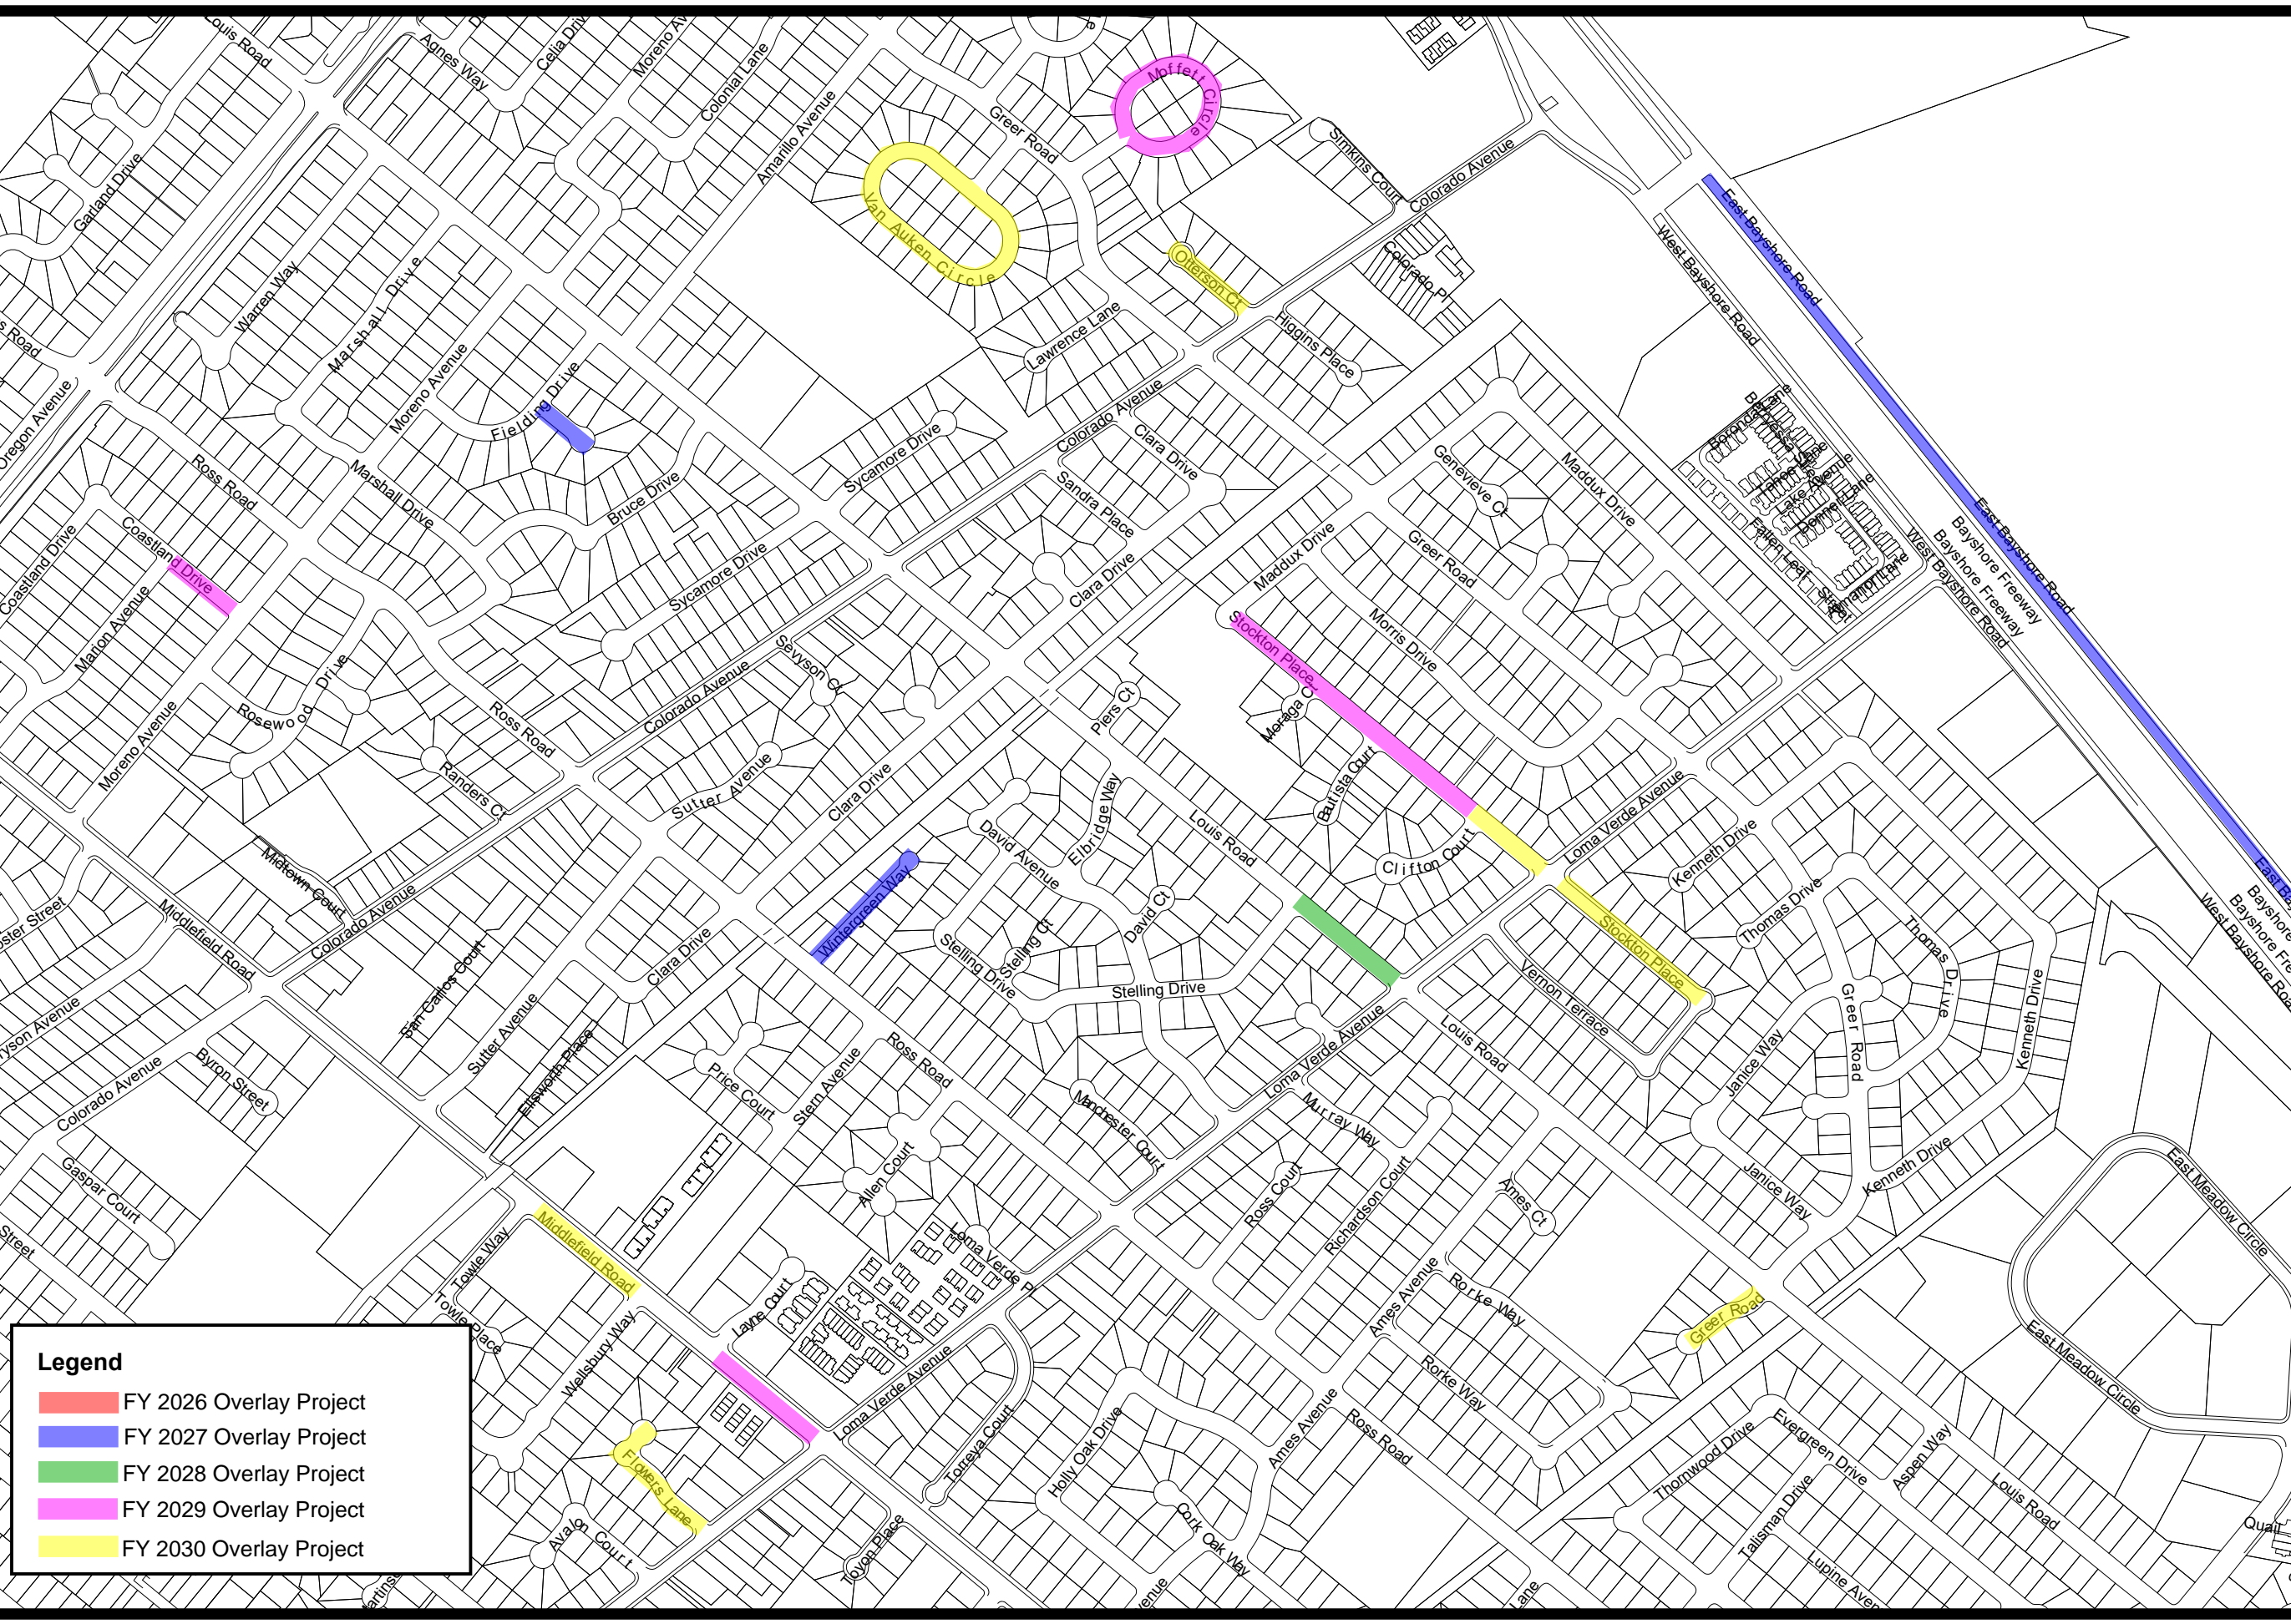

The City of Palo Alto

PWE 5-Year Overlay Map
FY 2026-2030

This map is a product of the City of Palo Alto GIS

Legend

- FY 2026 Overlay Project
- FY 2027 Overlay Project
- FY 2028 Overlay Project
- FY 2029 Overlay Project
- FY 2030 Overlay Project